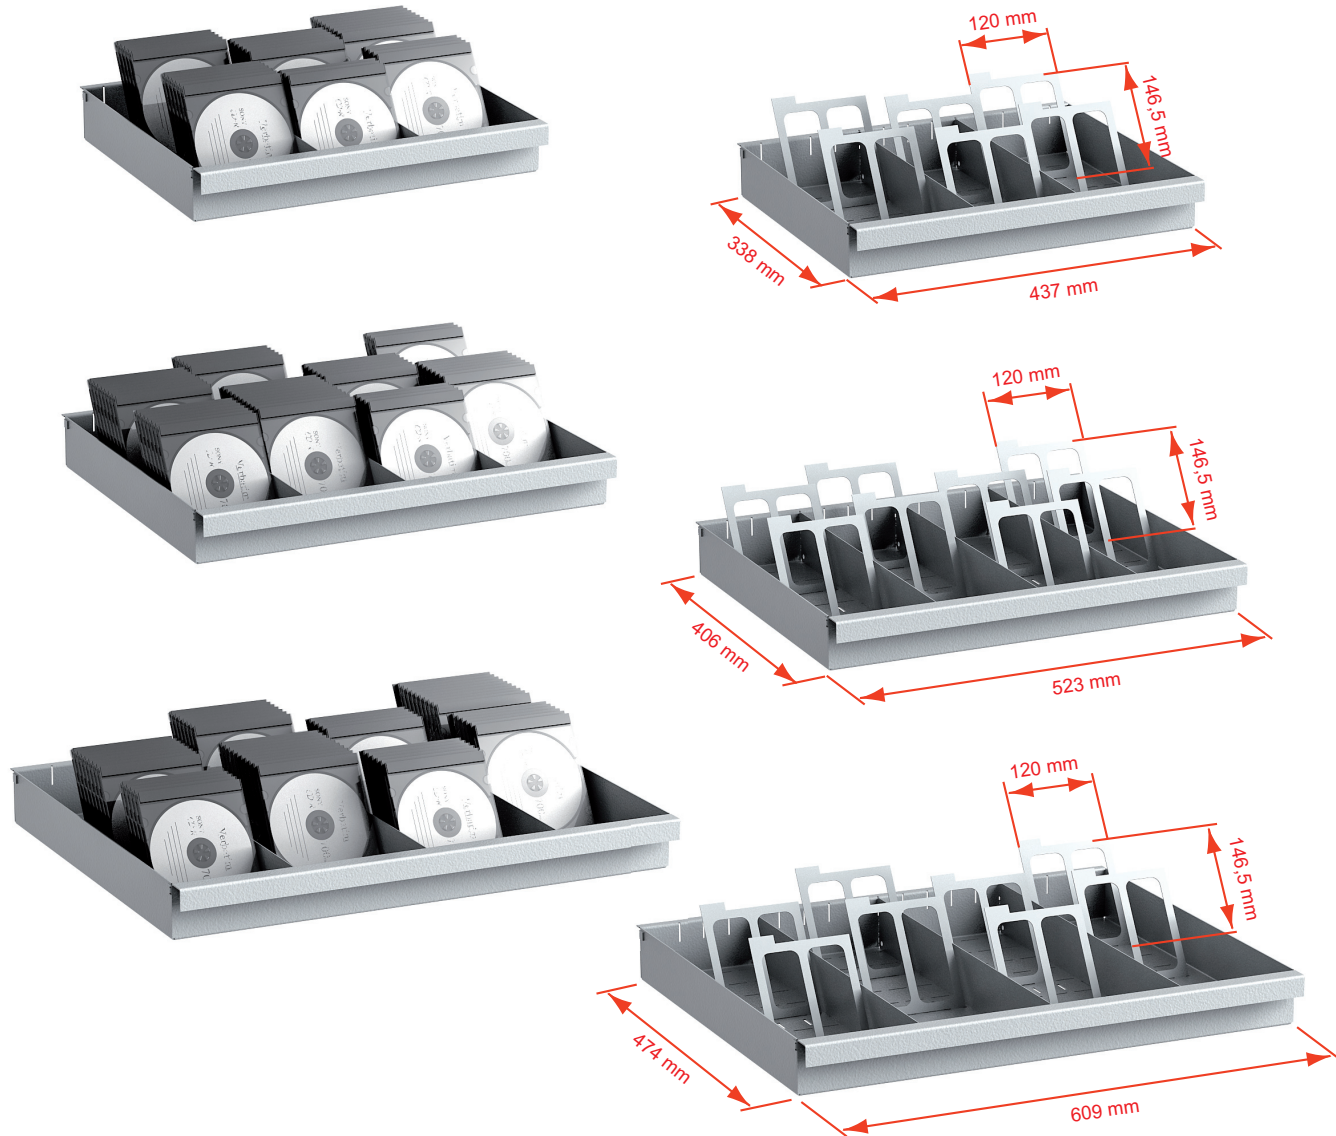

Drawer types used in Kopenhagen model